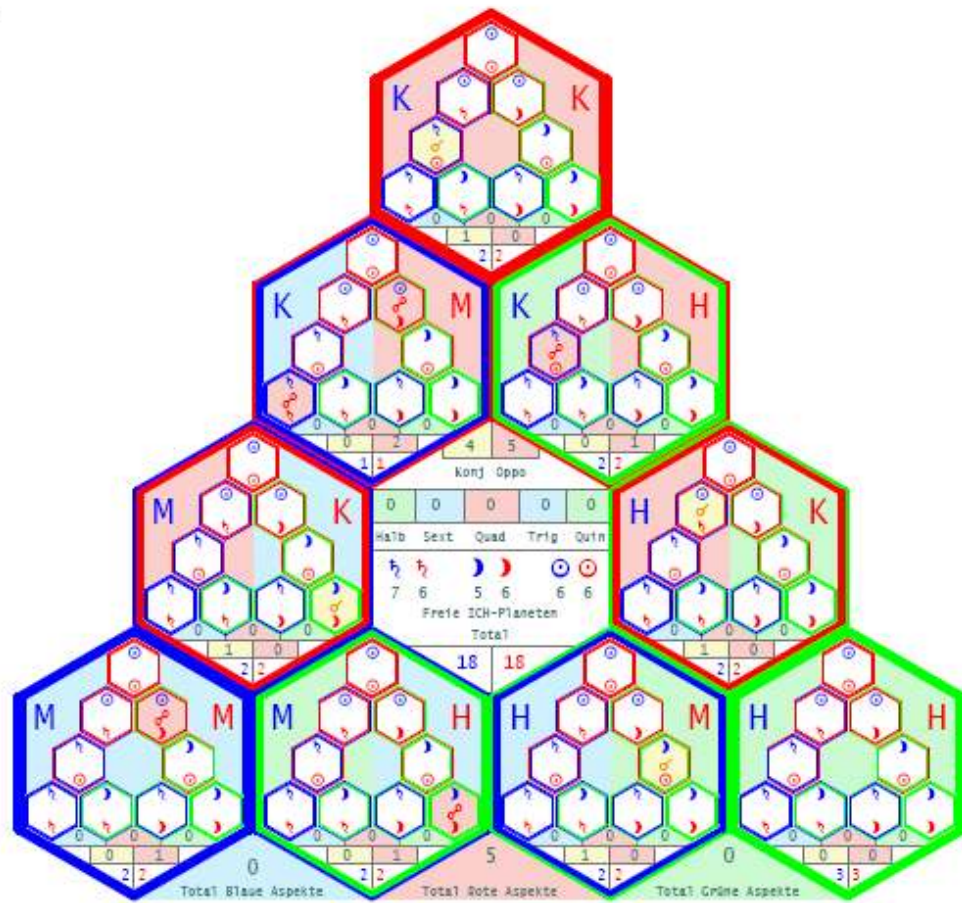

(IN)Clinton Hillary
 26.10.1947C -LZ:20:10:00
 N 41.51.00 / W 087.39.00
 CHICAGO/USIL

K = Kausal
 M = Miknoten
 H = Häuser

K = Kausal
 M = Miknoten
 H = Häuser

(Ex)Clinton Bill
 19.08.1946C -LZ:08:51:00
 N 33.40.00 / W 093.35.00
 HOPE/USAR