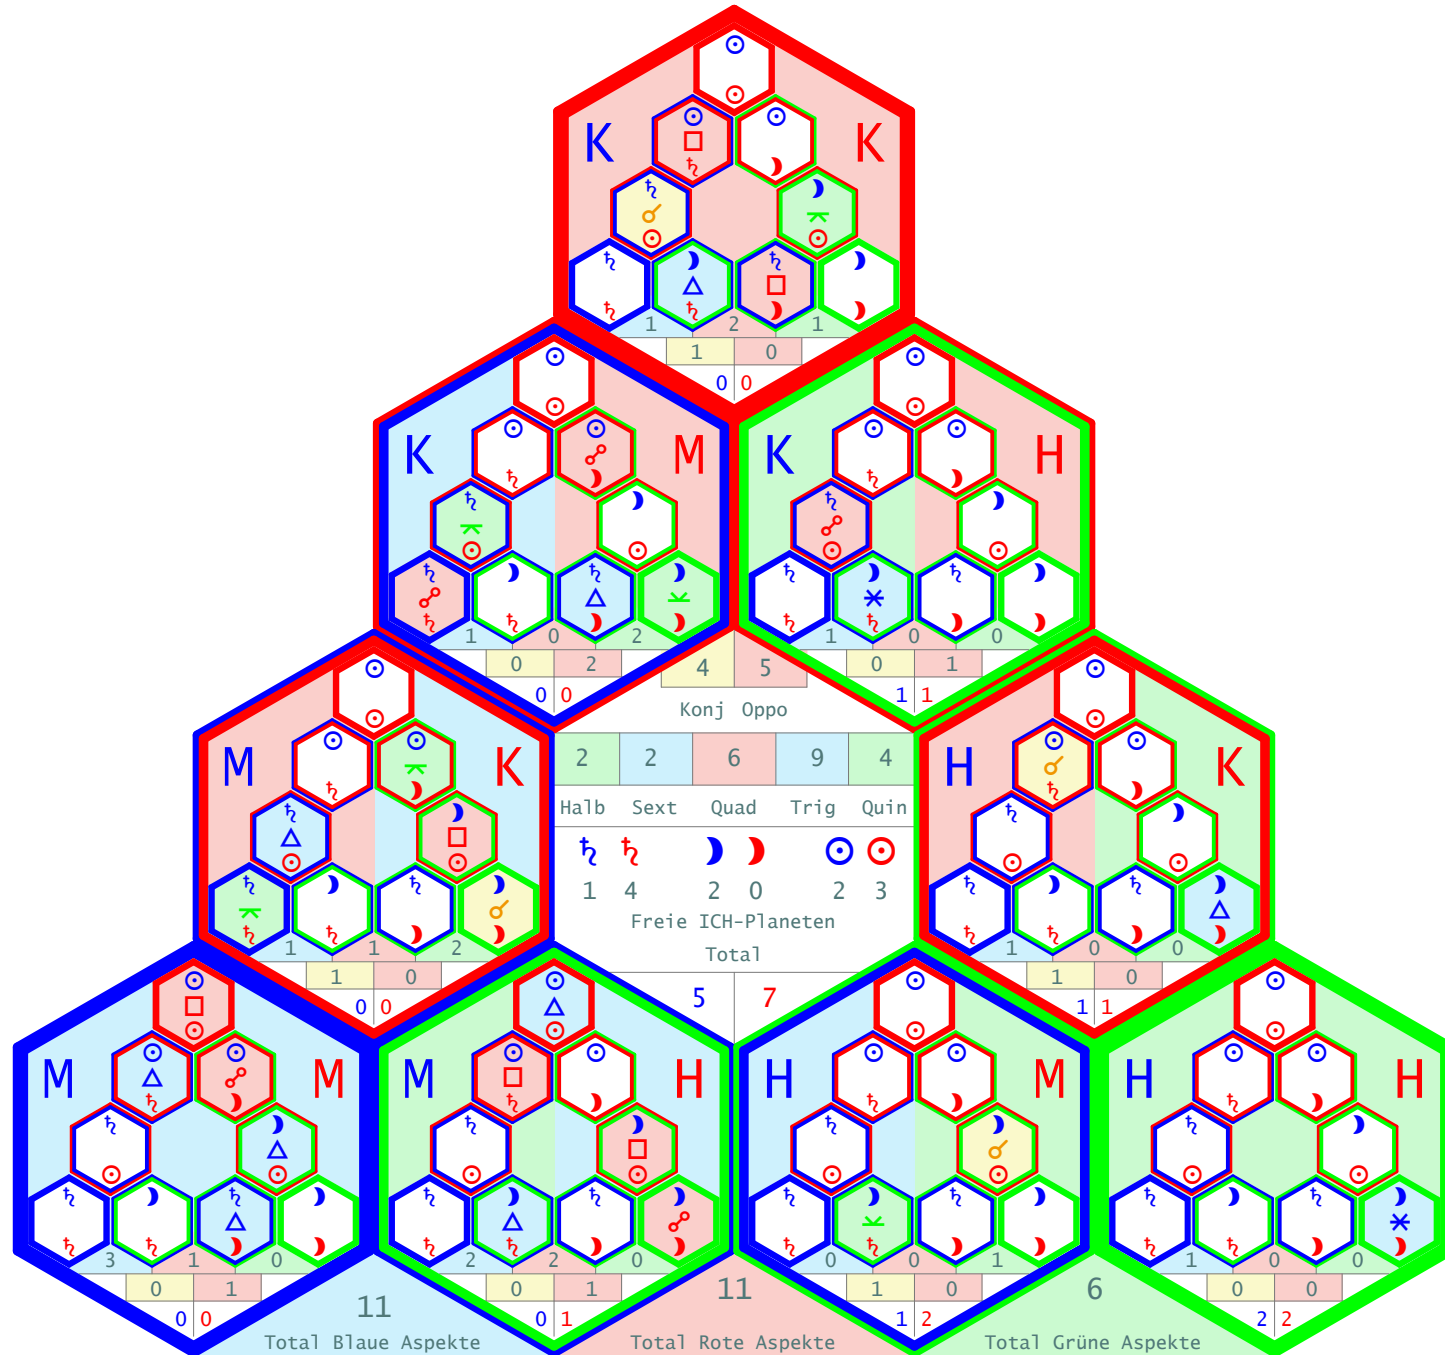

(IN)Clinton Hillary  
 26.10.1947G -LZ:20:10:00  
 N 41.51.00 / W 087.39.00  
 CHICAGO/USIL

K = Kausal  
 M = Mknoten  
 H = Häuser

K = Kausal  
 M = Mknoten  
 H = Häuser

(Ex)Clinton Bill  
 19.08.1946G -LZ:08:51:00  
 N 33.40.00 / W 093.35.00  
 HOPE/USAR