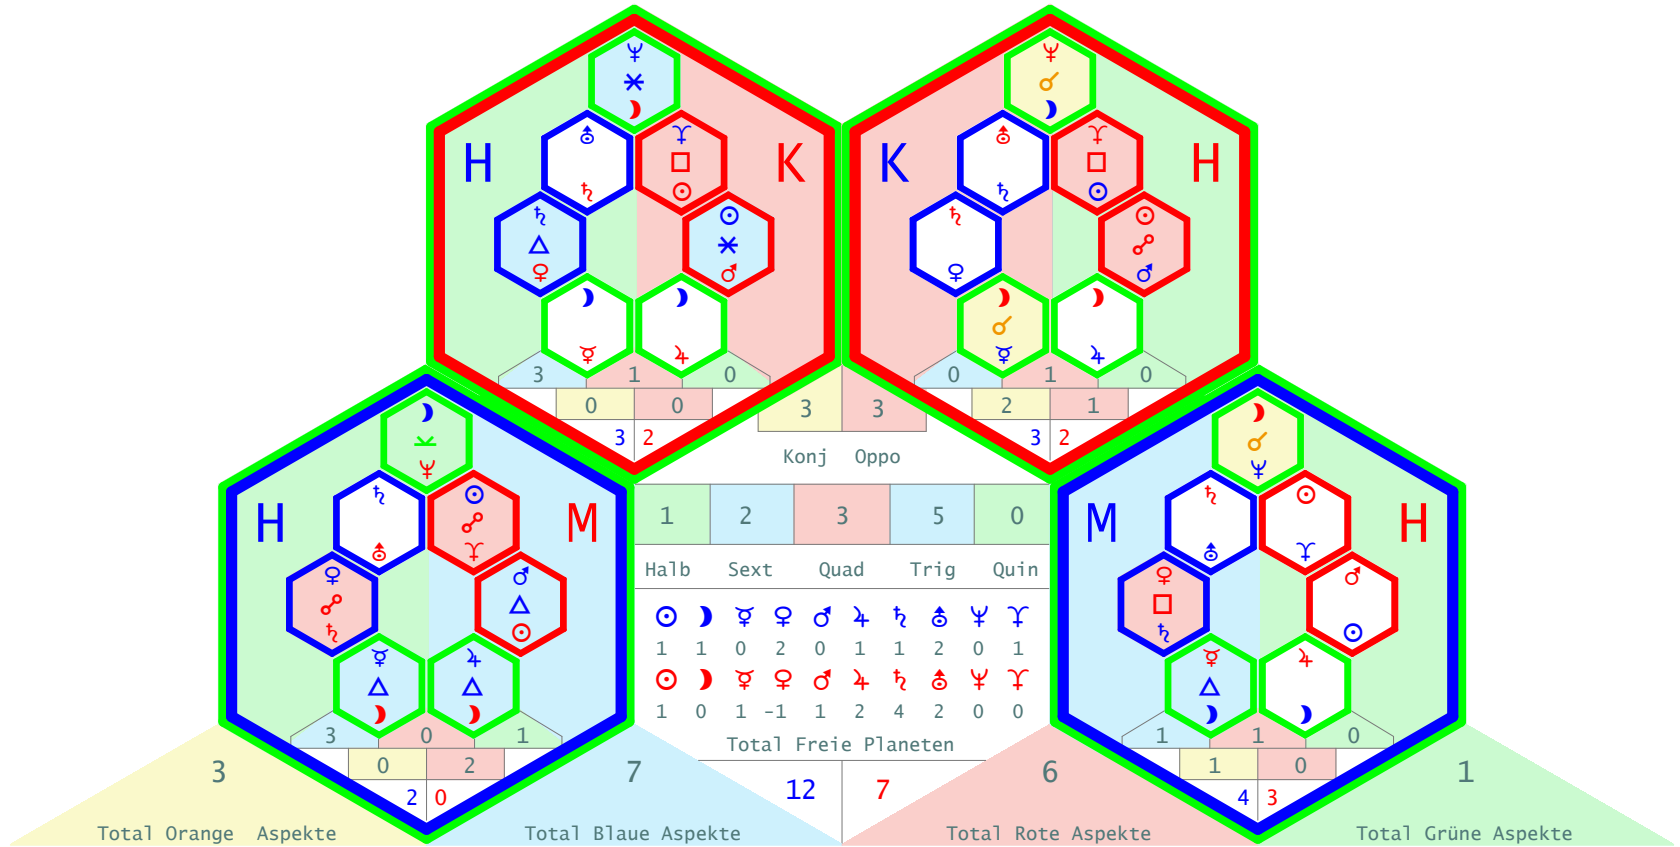

(IN)Clinton Hillary  
 26.10.1947G -LZ:20:10:00  
 N 41.51.00 / W 087.39.00  
 CHICAGO/USIL

K = Kausal  
 M = Mknoden  
 H = Häuser

K = Kausal  
 M = Mknoden  
 H = Häuser

(Ex)Clinton Bill  
 19.08.1946G -LZ:08:51:00  
 N 33.40.00 / W 093.35.00  
 HOPE/USAR