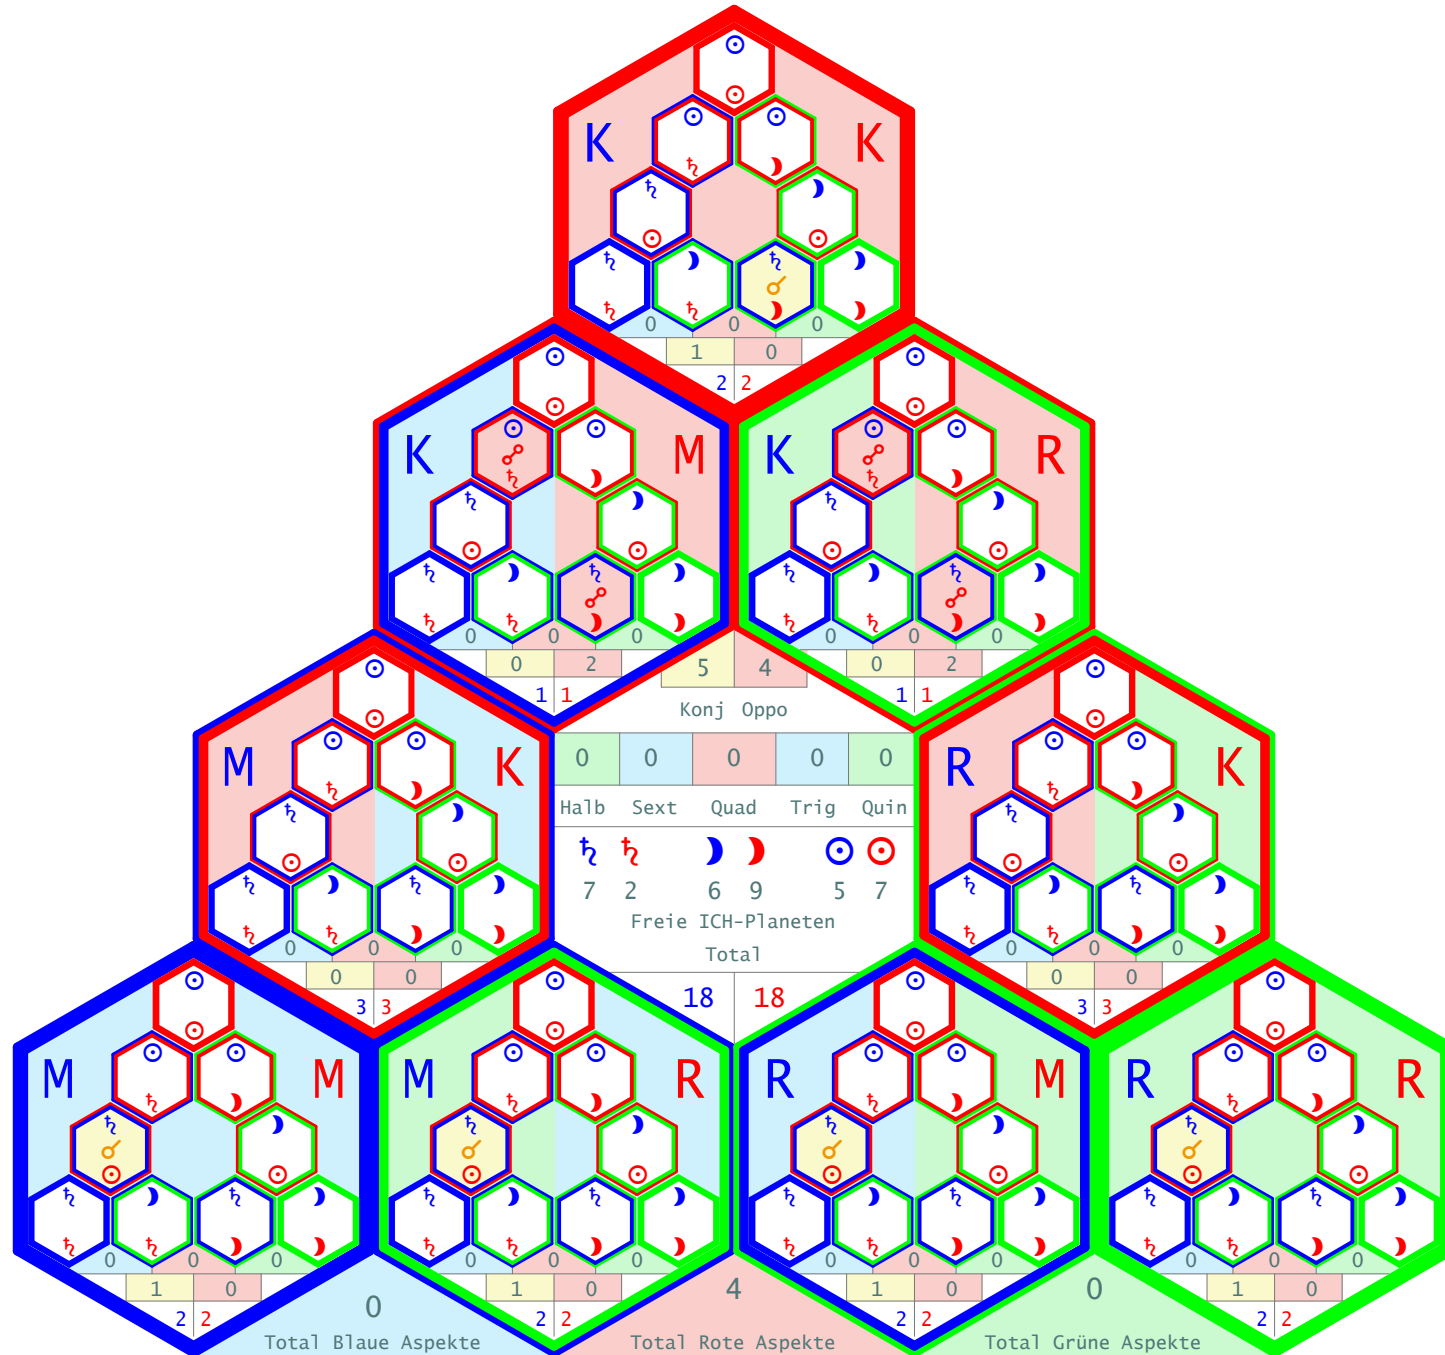

(IN)Clinton Hillary
 26.10.1947G -LZ:20:10:00
 N 41.51.00 / W 087.39.00
 CHICAGO/USIL

K = Kausal
 M = Mknoten
 R = Radix

K = Kausal
 M = Mknoten
 R = Radix

(Ex)Clinton Bill
 19.08.1946G -LZ:08:51:00
 N 33.40.00 / W 093.35.00
 HOPE/USAR