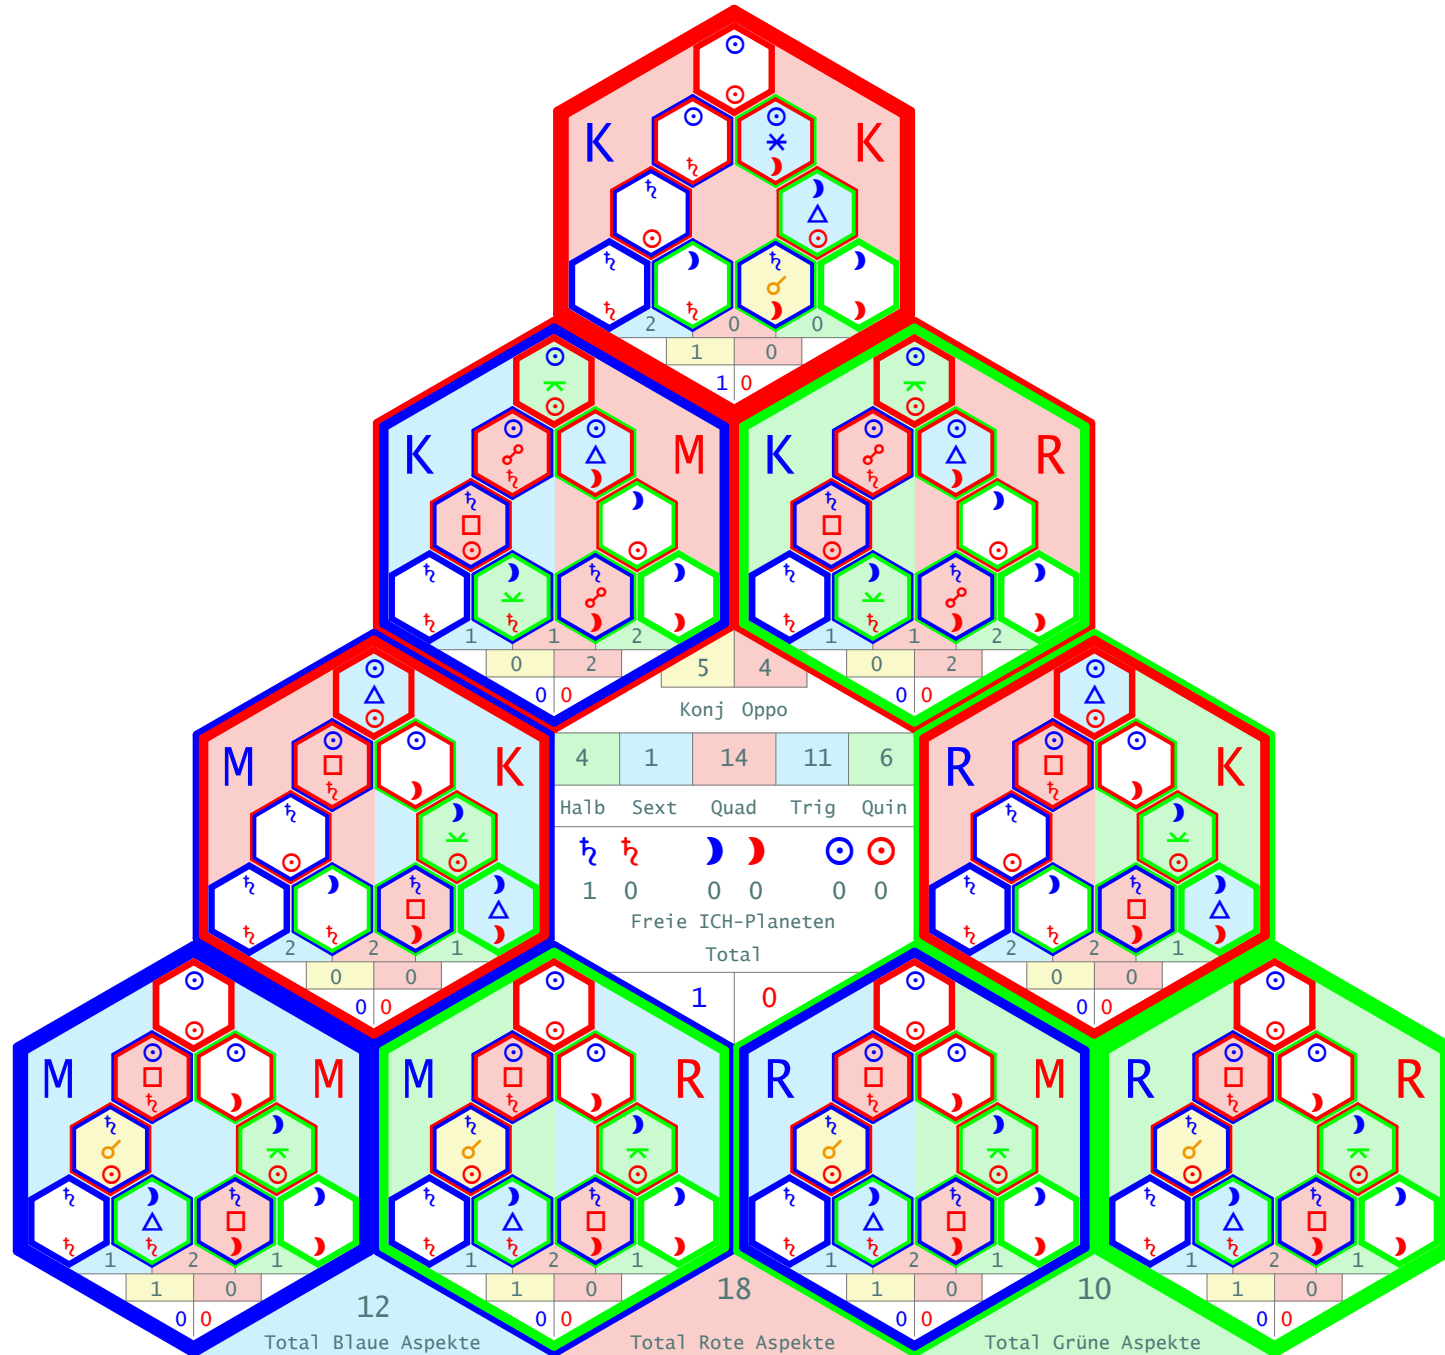

(IN)Clinton Hillary  
 26.10.1947G -LZ:20:10:00  
 N 41.51.00 / W 087.39.00  
 CHICAGO/USIL

K = Kausal  
 M = Mknoten  
 R = Radix

K = Kausal  
 M = Mknoten  
 R = Radix

(Ex)Clinton Bill  
 19.08.1946G -LZ:08:51:00  
 N 33.40.00 / W 093.35.00  
 HOPE/USAR