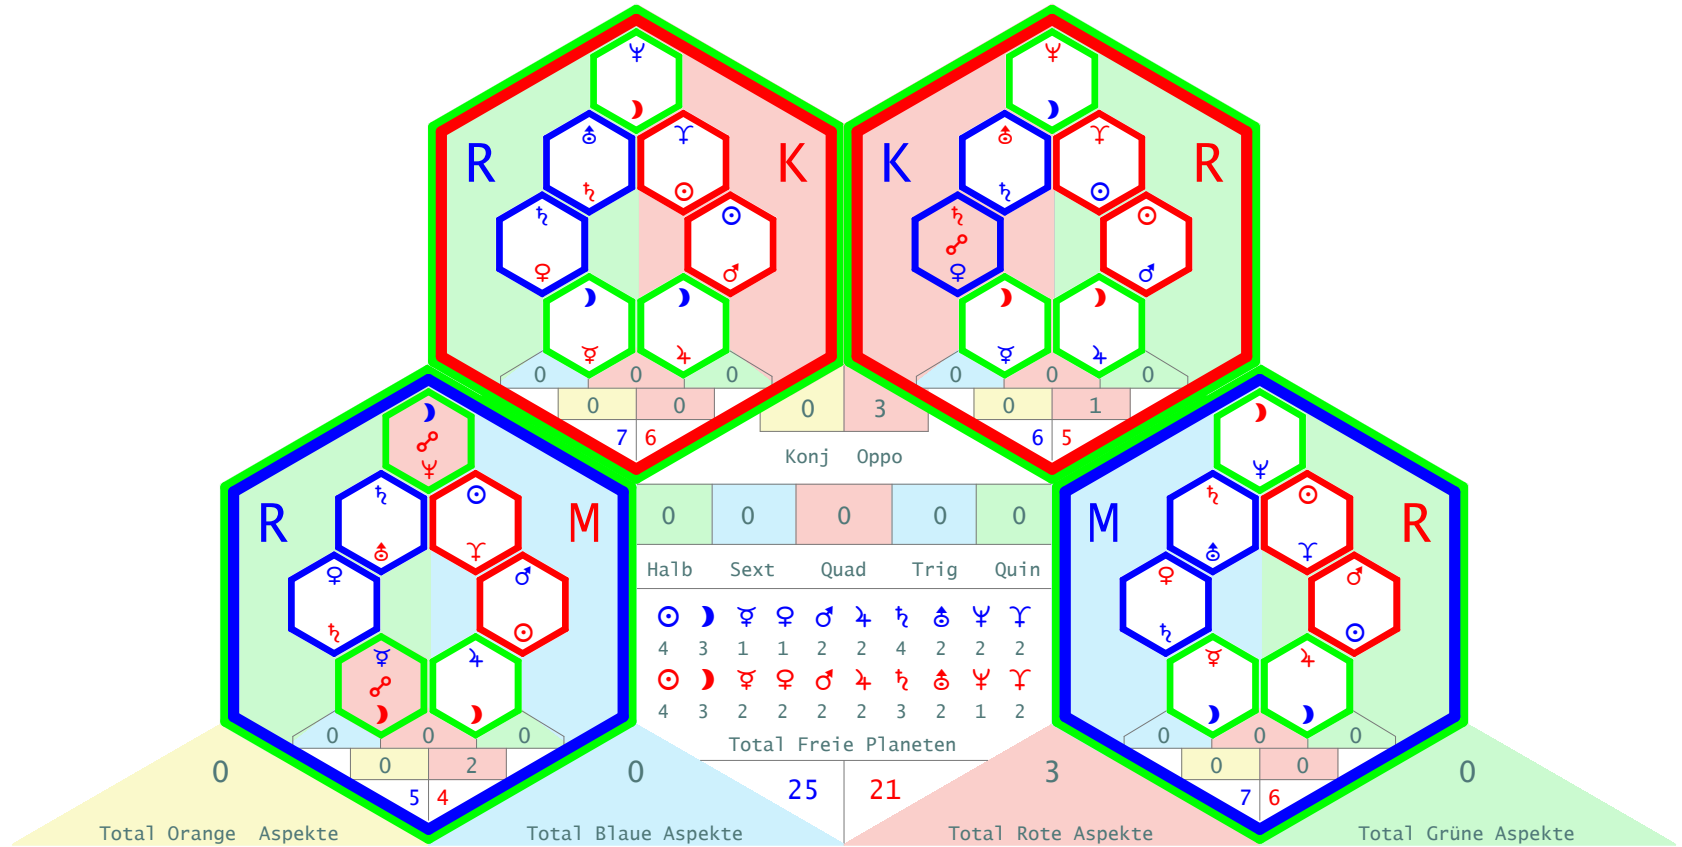

(IN)Clinton Hillary
 26.10.1947G -LZ:20:10:00
 N 41.51.00 / W 087.39.00
 CHICAGO/USIL

K = Kausal
 M = Mknoten
 R = Radix

K = Kausal
 M = Mknoten
 R = Radix

(Ex)Clinton Bill
 19.08.1946G -LZ:08:51:00
 N 33.40.00 / W 093.35.00
 HOPE/USAR