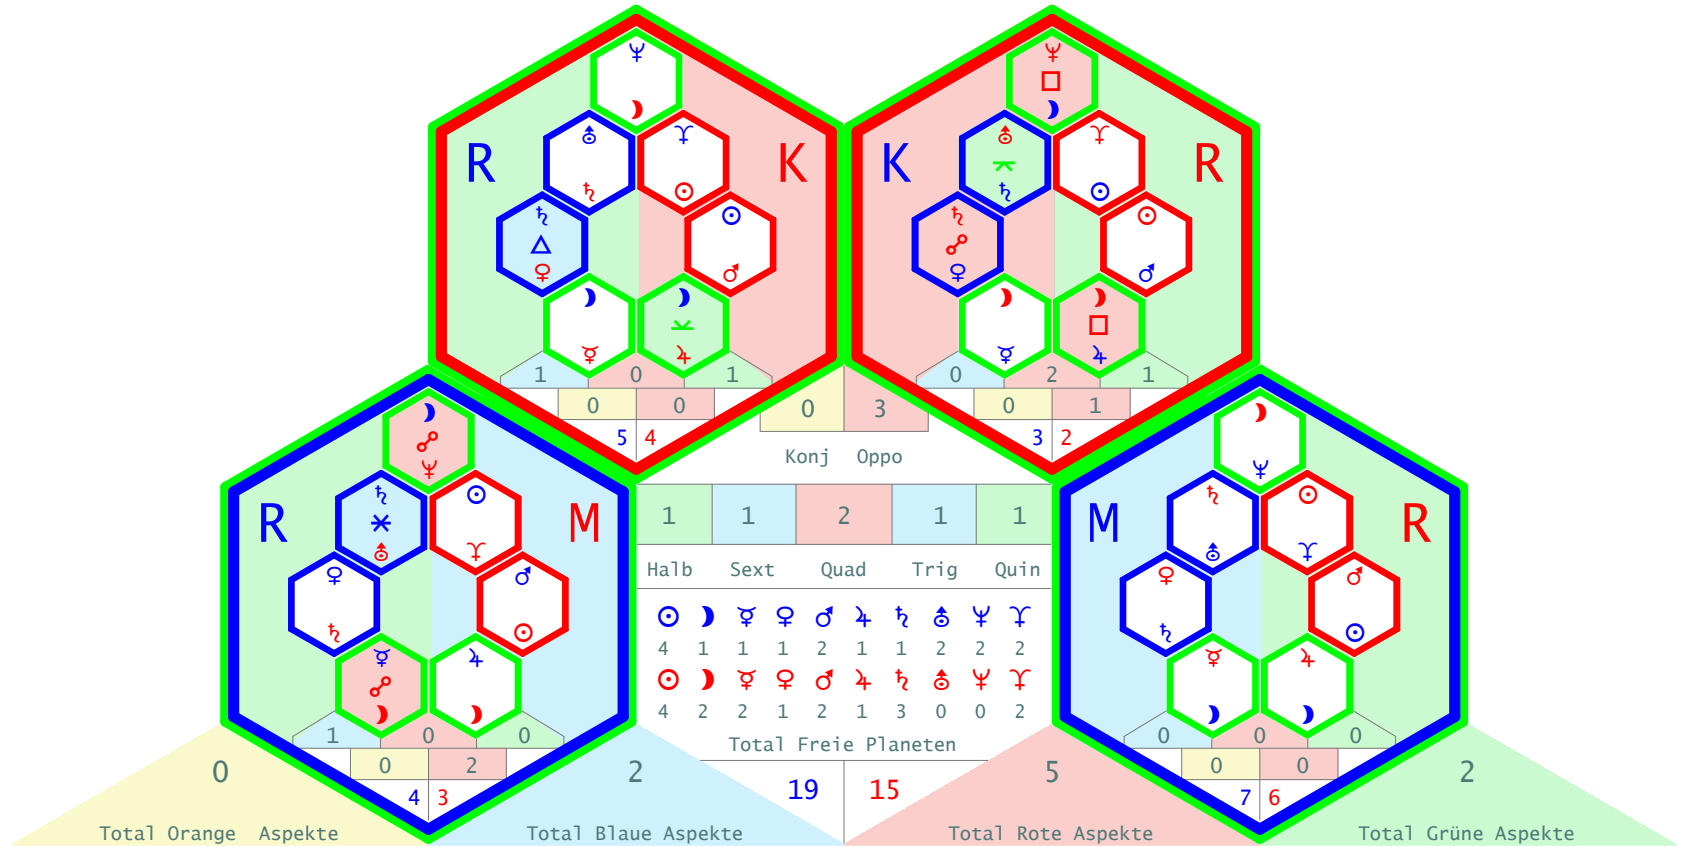

(IN)Clinton Hillary
 26.10.1947G -LZ:20:10:00
 N 41.51.00 / W 087.39.00
 CHICAGO/USIL

K = Kausal
 M = Mknoten
 R = Radix

K = Kausal
 M = Mknoten
 R = Radix

(Ex)Clinton Bill
 19.08.1946G -LZ:08:51:00
 N 33.40.00 / W 093.35.00
 HOPE/USAR